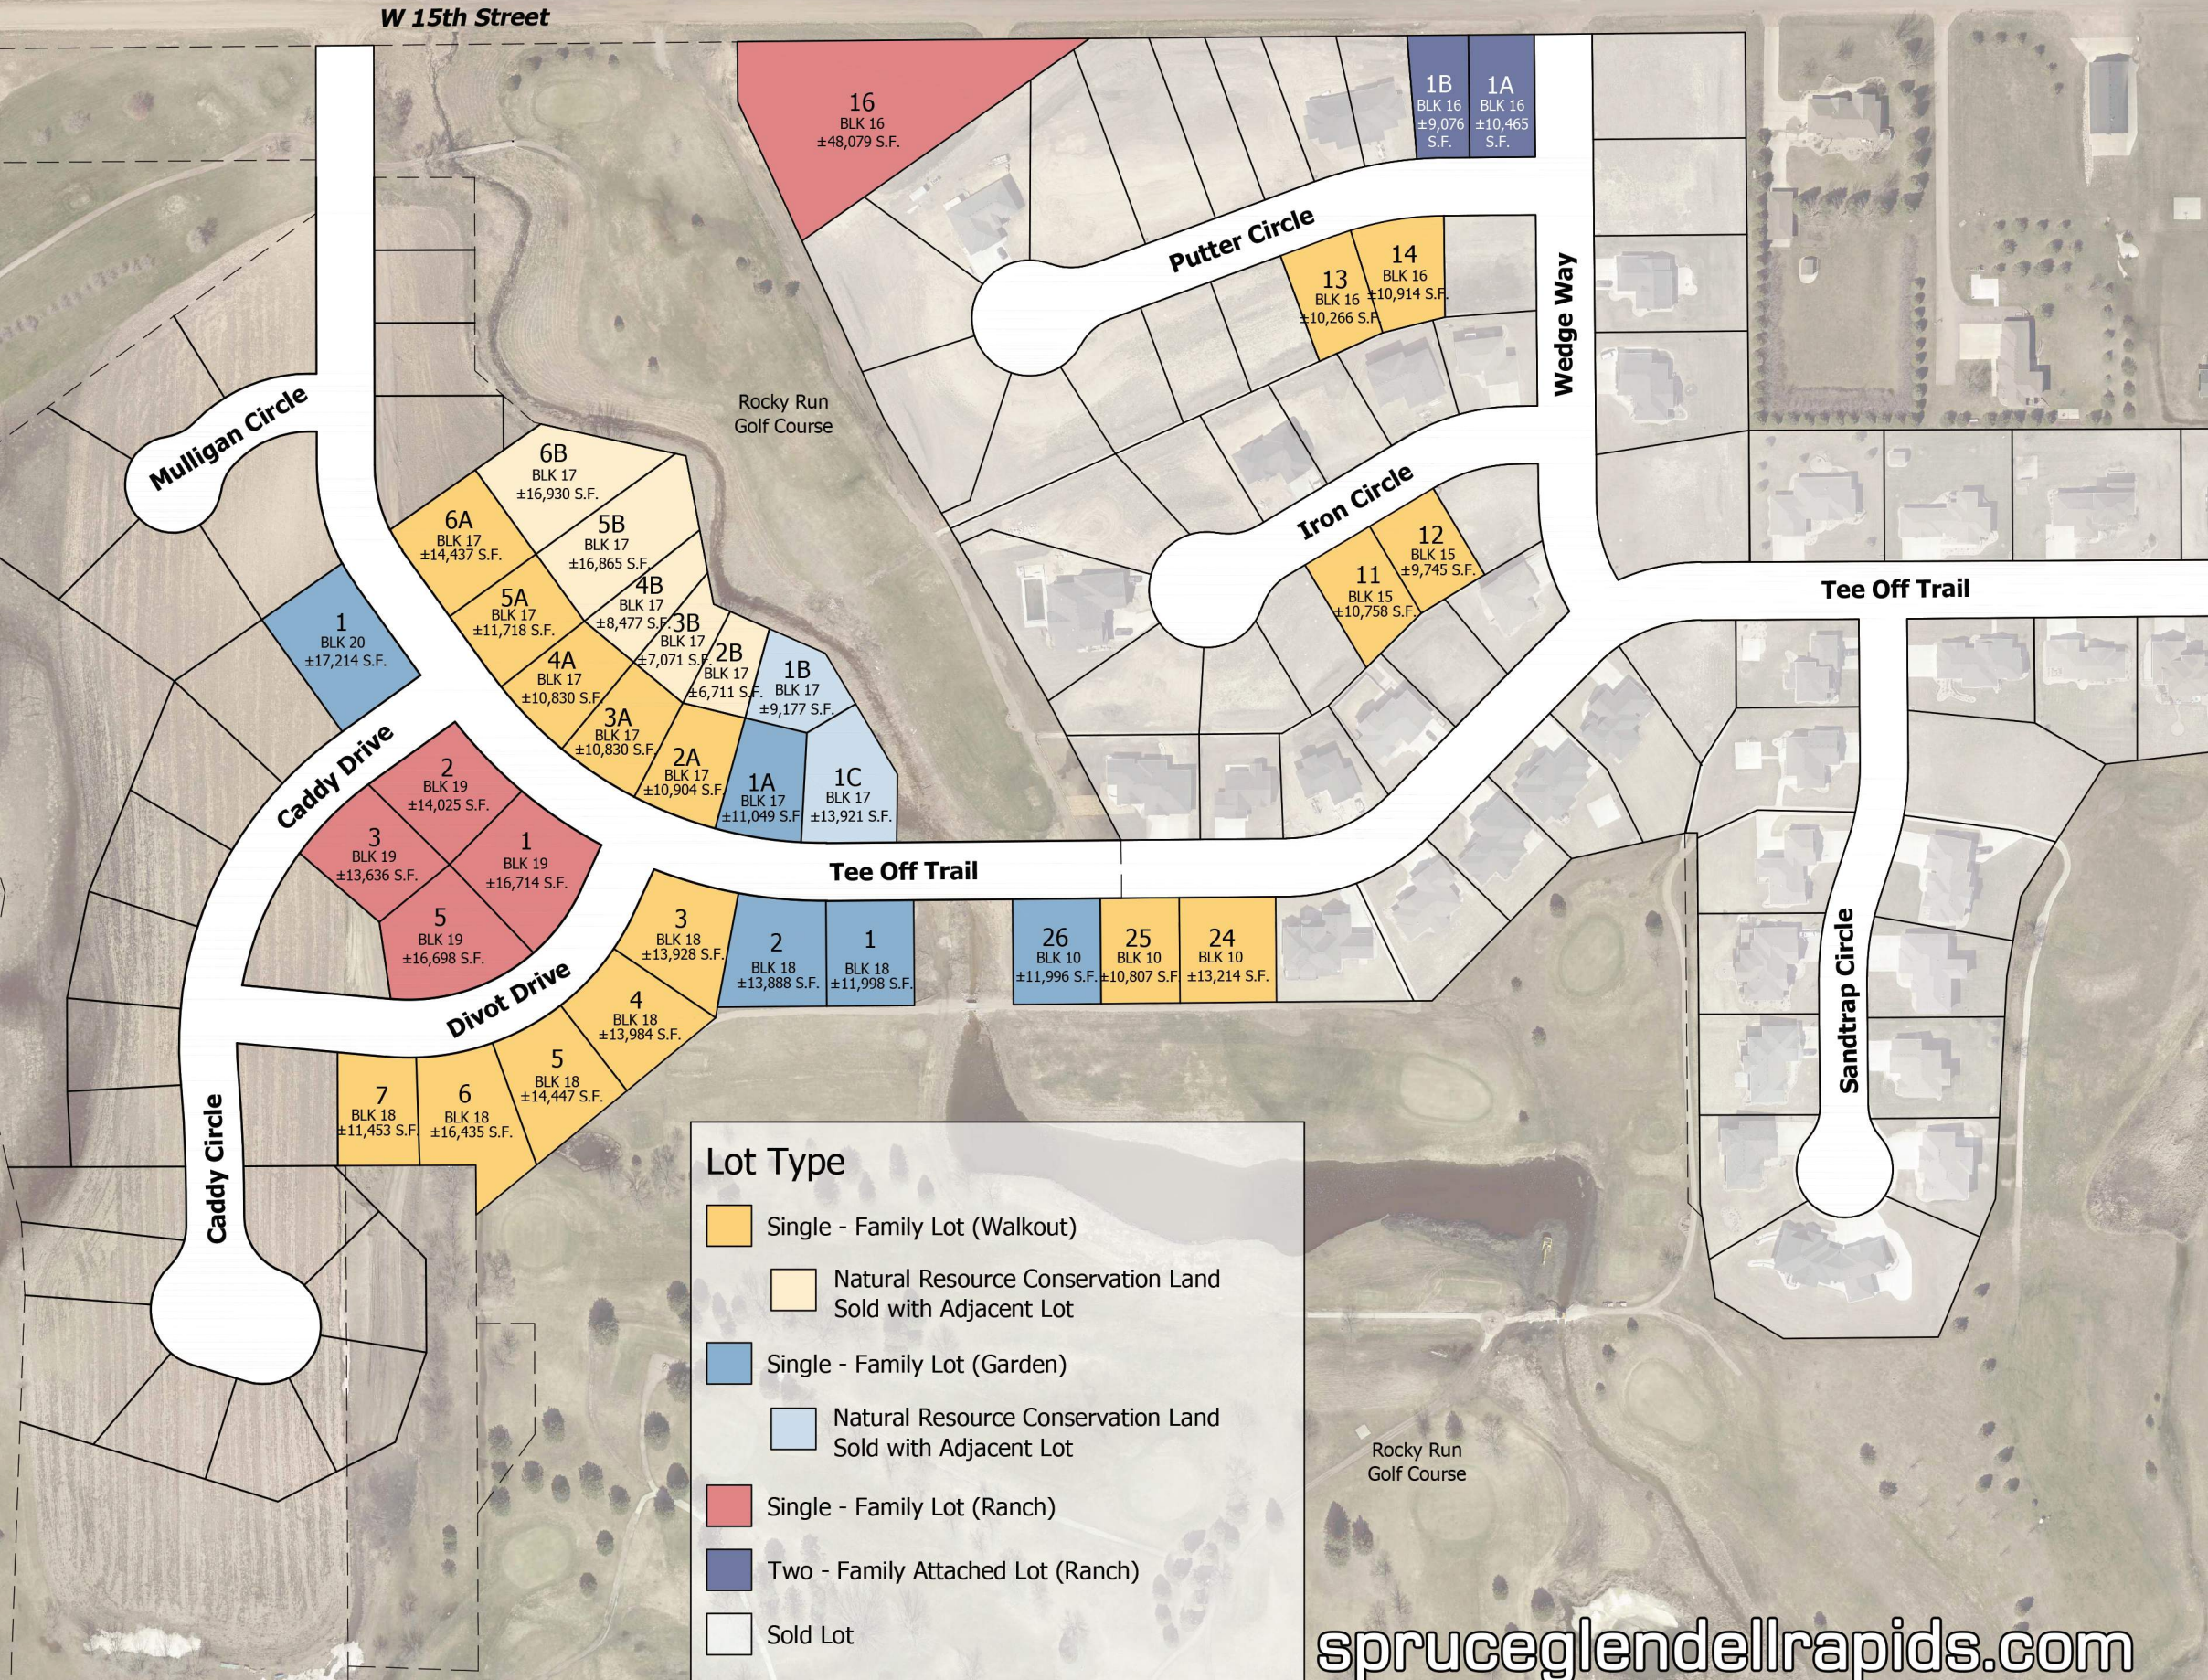

# Spruce Glen

— at Rocky Run Golf Course —

*Amy*  
**LENSING**  
REAL ESTATE GROUP  
605-940-9793

**HEGG**  
REALTORS

**Lot Type**

- Single - Family Lot (Walkout)
- Natural Resource Conservation Land Sold with Adjacent Lot
- Single - Family Lot (Garden)
- Natural Resource Conservation Land Sold with Adjacent Lot
- Single - Family Lot (Ranch)
- Two - Family Attached Lot (Ranch)
- Sold Lot